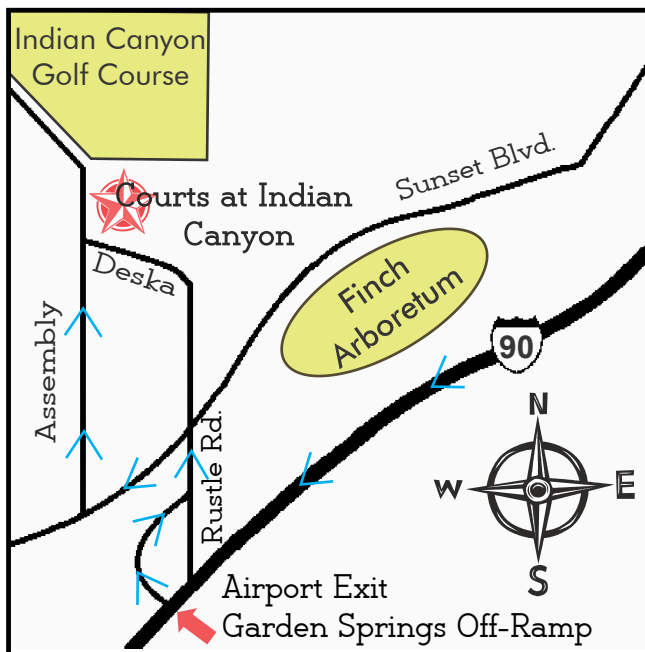

Just Minutes To:

- Downtown Shopping and Riverfront Park
 - Hiking Trails • Finch Arboretum
 - Public Library • Spokane International Airport
 - Fairchild Air Force Base • Interstate - 90
 - SFCC • Gonzaga University • WSU Riverpoint Campus • EWU
- AND SO MUCH MORE!**

From I-90 West, take the Airport/Garden Springs Exit. Immediately take the Garden Springs off-ramp. Turn left onto Rustle Rd. Turn left onto Sunset Blvd (heading west). Turn right onto Assembly. Turn Right onto Deska Drive. We are located at the corner of Assembly and Deska Drive.